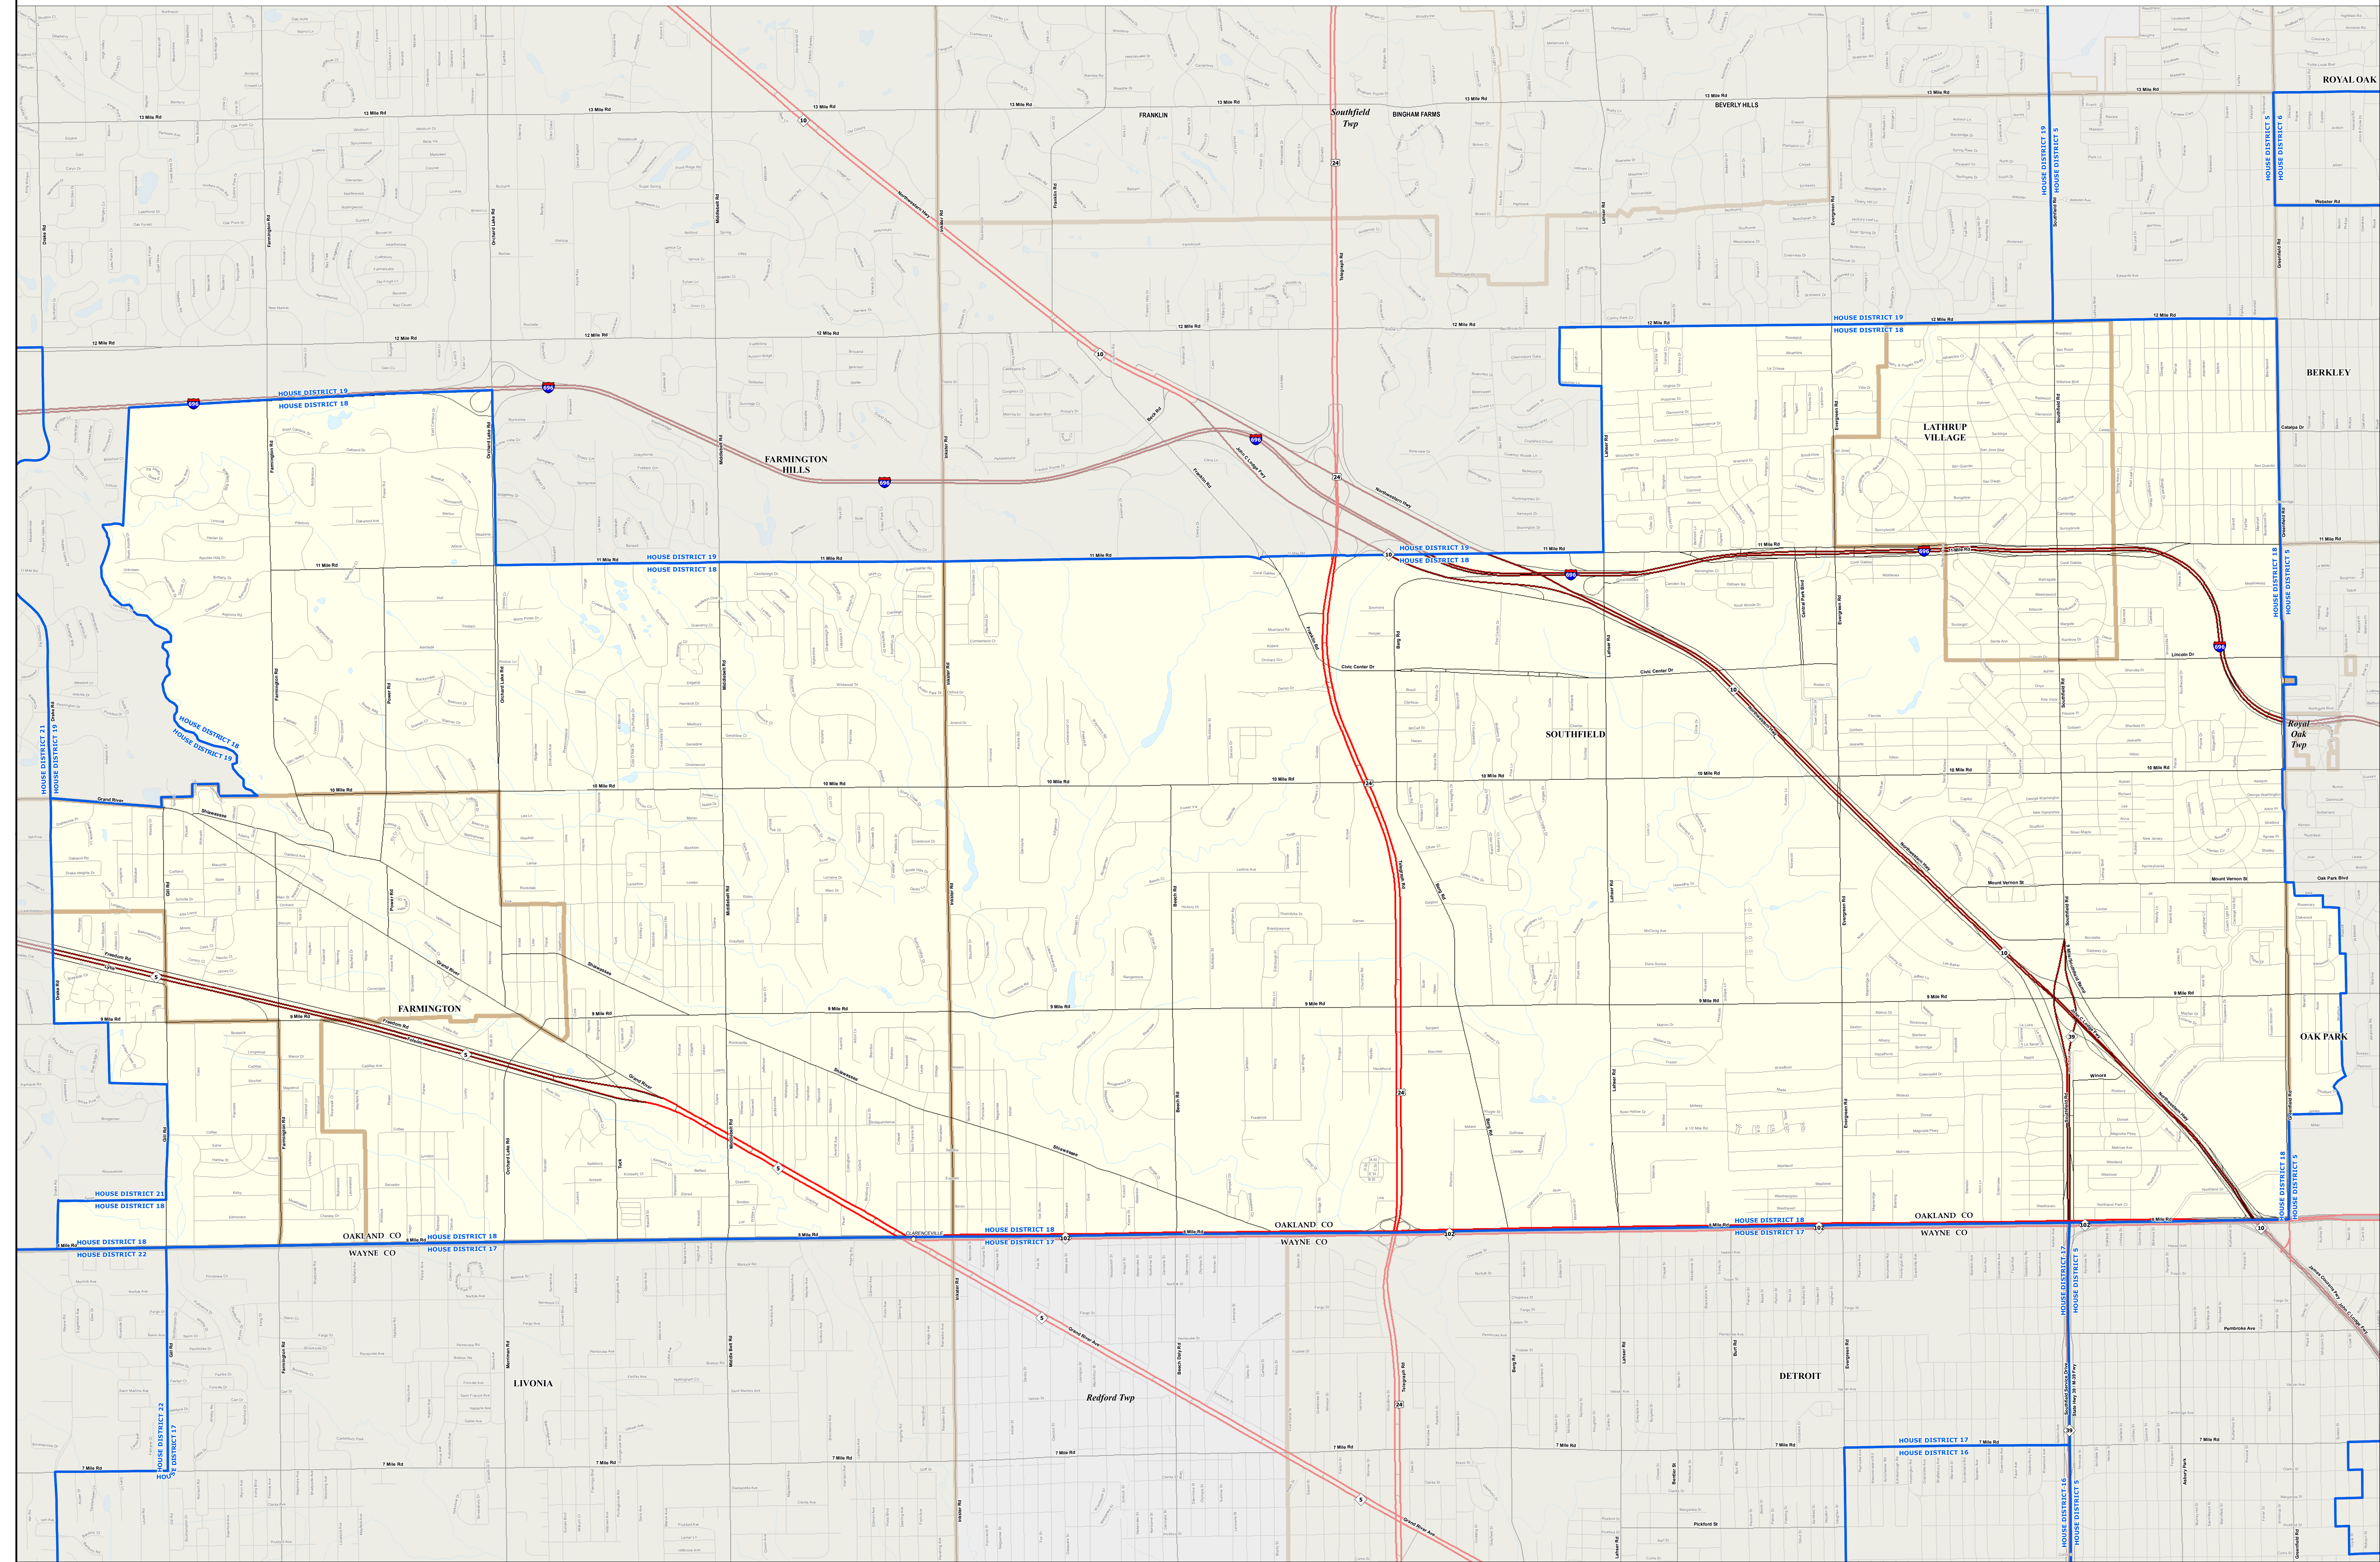

MICHIGAN STATE HOUSE DISTRICT 18

2021 Apportionment Plan

Legend			
	House District		Township
	City		County
	Village		State
	Unincorporated Place		Freeway
			Highway
			Primary Road
			Local Road
			Railroad
			Water Feature
			River, Stream, or Drain